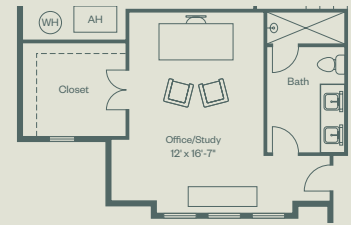

MANOR HOME 2

6 Bed, 6.5 Bath, 4,495 sqft

FIRST FLOOR

First Floor Alternative

SECOND FLOOR

MANOR HOME 2

6 Bed, 6.5 Bath, 4,495 sqft

THIRD FLOOR