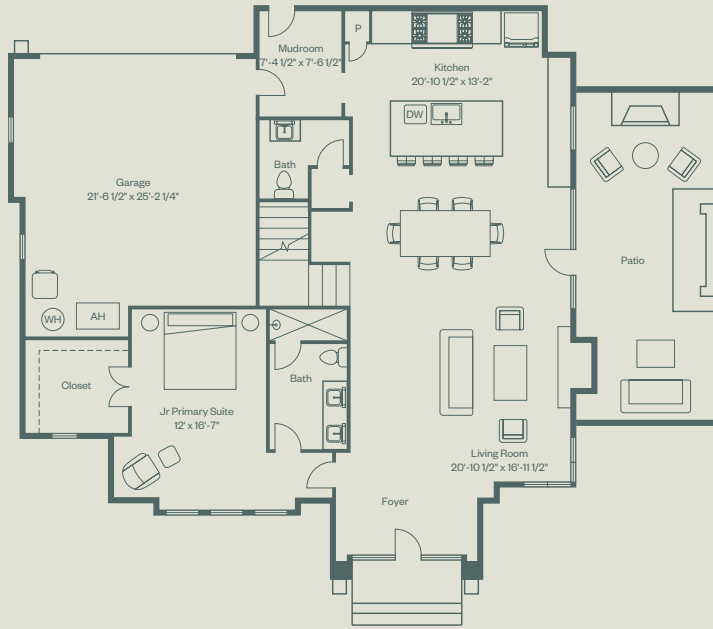

MANOR HOME 2

6 Bed, 6.5 Bath, 4,495 sqft

FIRST FLOOR

First Floor Alternative

SECOND FLOOR

MANOR HOME 2

6 Bed, 6.5 Bath, 4,495 sqft

THIRD FLOOR