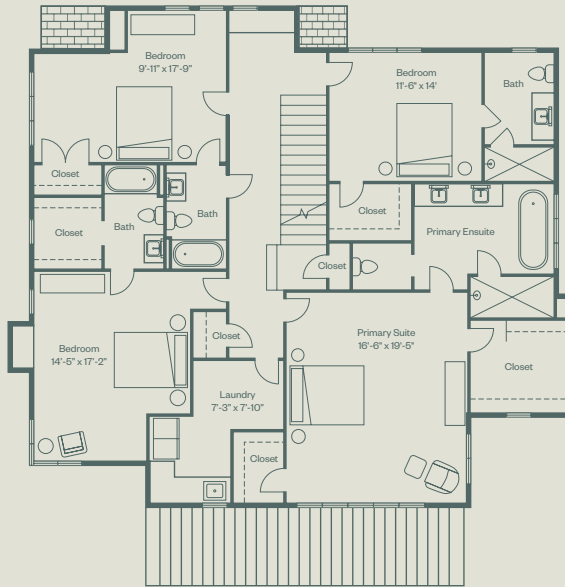

MANOR HOME 1

6 Bed, 6.5 Bath, 5,054 sqft

FIRST FLOOR

First Floor Alternative

SECOND FLOOR

MANOR HOME 1

6 Bed, 6.5 Bath, 5,054 sqft

THIRD FLOOR