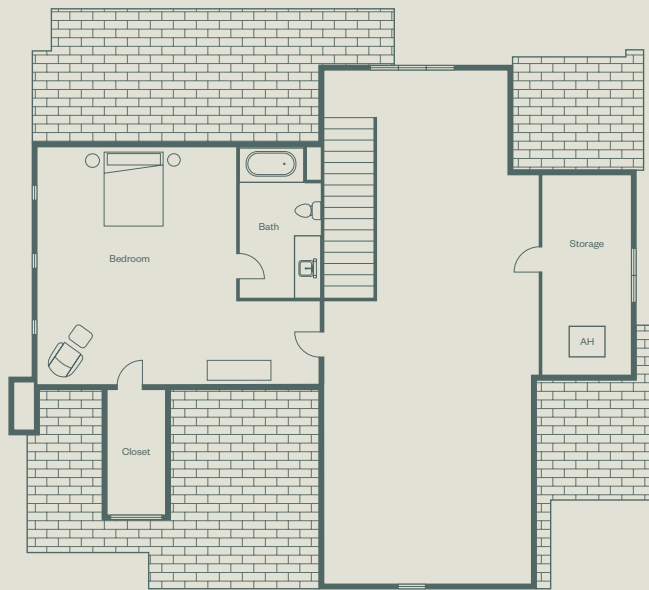

MANOR HOME 1

6 Bed, 6.5 Bath, 5,054 sqft

FIRST FLOOR

First Floor Alternative

SECOND FLOOR

MANOR HOME 1

6 Bed, 6.5 Bath, 5,054 sqft

THIRD FLOOR