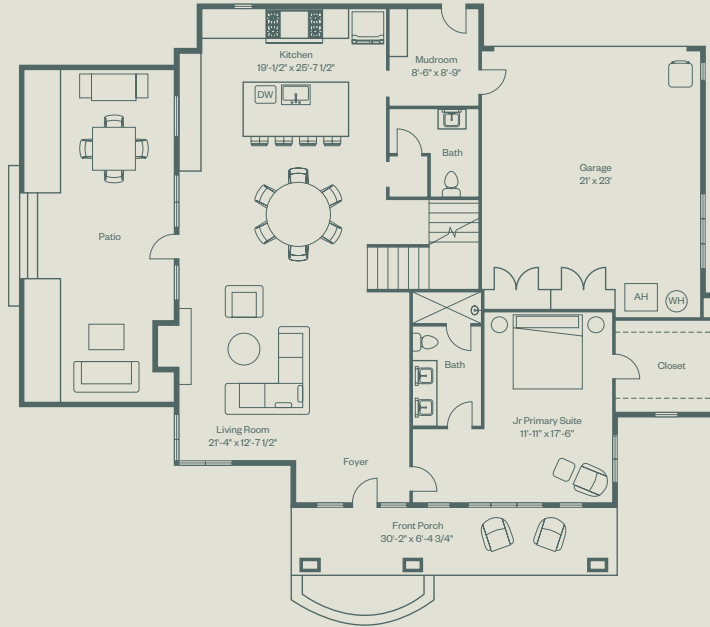

MANOR HOME 1

6 Bed, 6.5 Bath, 5,054 sqft

FIRST FLOOR

First Floor Alternative

SECOND FLOOR

MANOR HOME 1

6 Bed, 6.5 Bath, 5,054 sqft

THIRD FLOOR