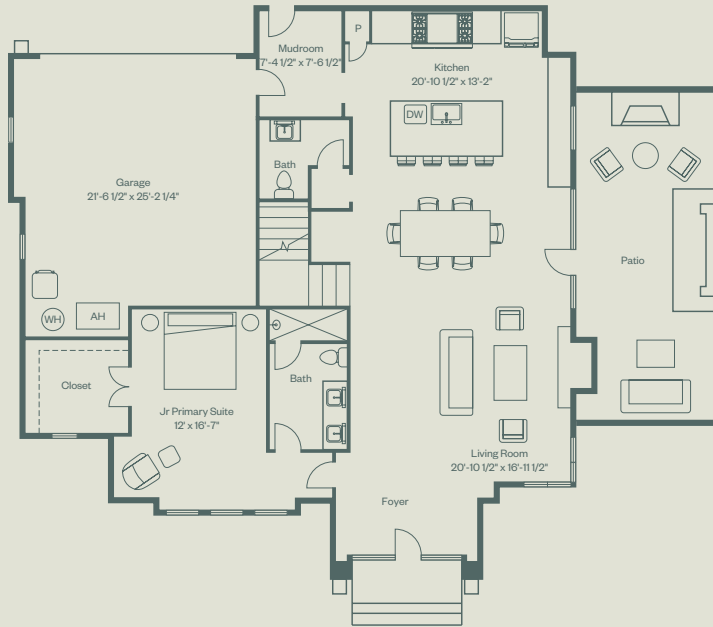

MANOR HOME 2

6 Bed, 6.5 Bath, 4,495 sqft

FIRST FLOOR

First Floor Alternative

SECOND FLOOR

MANOR HOME 2

6 Bed, 6.5 Bath, 4,495 sqft

THIRD FLOOR