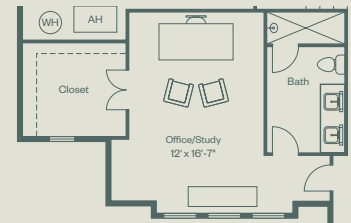

MANOR HOME 2

6 Bed, 6.5 Bath, 4,495 sqft

FIRST FLOOR

First Floor Alternative

SECOND FLOOR

MANOR HOME 2

6 Bed, 6.5 Bath, 4,495 sqft

THIRD FLOOR