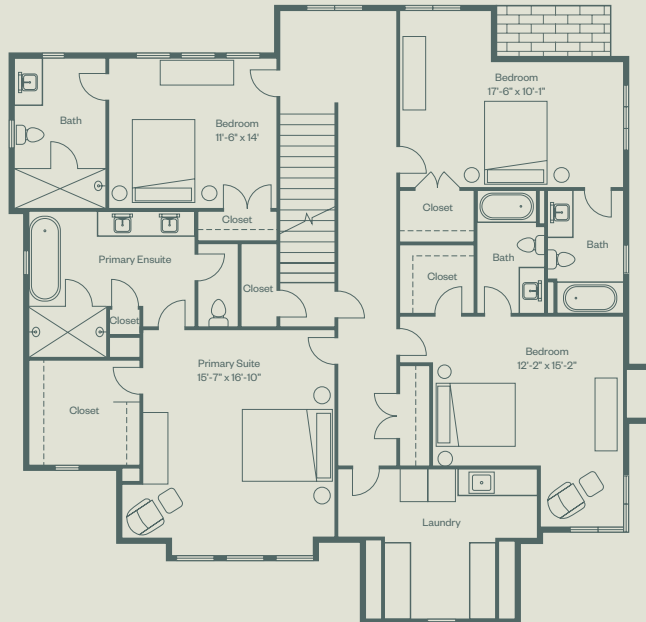

MANOR HOME 2

6 Bed, 6.5 Bath, 4,495 sqft

FIRST FLOOR

First Floor Alternative

SECOND FLOOR

MANOR HOME 2

6 Bed, 6.5 Bath, 4,495 sqft

THIRD FLOOR