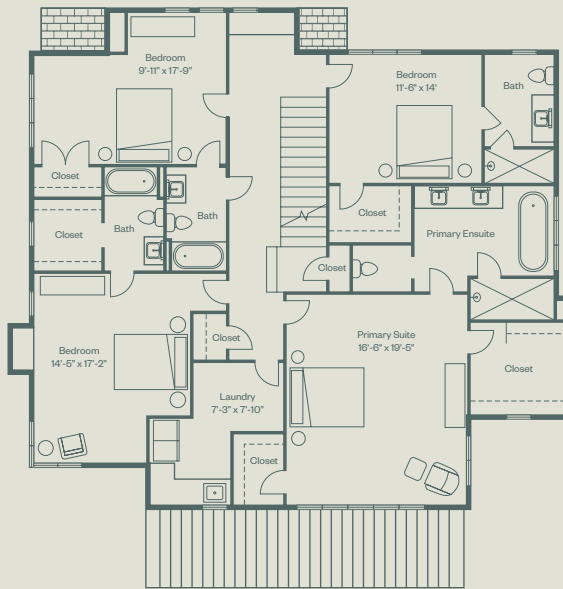

MANOR HOME 1

6 Bed, 6.5 Bath, 5,054 sqft

FIRST FLOOR

First Floor Alternative

SECOND FLOOR

MANOR HOME 1

6 Bed, 6.5 Bath, 5,054 sqft

THIRD FLOOR